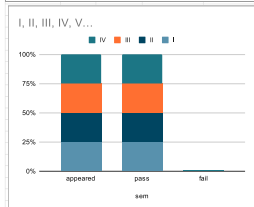

TTWRDC GIRLS ASIFABAD POLITICAL SCIENCE SEM WISE RESULT ANALYSIS 2017-20				
year	sem	appeared	pass	fail
2017-18	I	21	21	0
2017-18	II	21	21	0
2018-19	III	21	21	0
2018-19	IV	21	21	0
2019-20	V	21	21	0
2019-20	VI	21	21	0