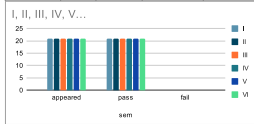

TTWRDC GIRLS ASIFABAD POLITICAL SCIENCE SEM WISE RESULT ANALYSIS 2017-20				
year	sem	appeared	pass	fail
2017-18	I	21	21	0
2017-18	II	21	21	0
2018-19	III	21	21	0
2018-19	IV	21	21	0
2019-20	V	21	21	0
2019-20	VI	21	21	0