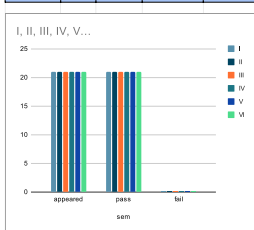

TTWRDC GIRLS ASIFABAD POLITICAL SCIENCE SEM WISE RESULT ANALYSIS 2018-21				
year	sem	appeared	pass	fail
2018-19	I	21	21	0
2018-19	II	21	21	0
2019-20	III	21	21	0
2019-20	IV	21	21	0
2020-21	V	21	21	0
2020-21	VI	21	21	0