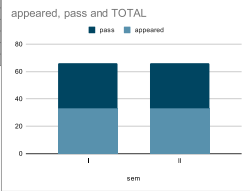

2021-22	I	26	26	0
2021-22	II	26	26	0
2022-23	III	26	24	2
2022-23	IV	26	26	0