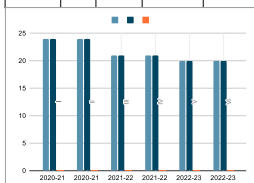

TTWRDC GIRLS ASIFABAD POLITICAL SCIENCE SEM WISE RESULT ANALYSIS 2020-23				
year	sem	appeared	pass	FAIL
2020-21	I	24	24	0
2020-21	II	24	24	0
2021-22	III	21	21	0
2021-22	IV	21	21	0
2022-23	V	20	20	0
2022-23	VI	20	20	0