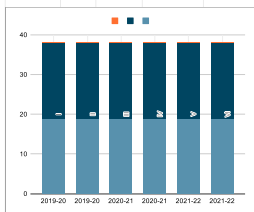

TTWRDC GIRLS ASIFABAD POLITICAL SCIENCE SEM WISE RESULT ANALYSIS 2019-22				
year	sem	appeared	pass	fail
2019-20	I	19	19	0
2019-20	II	19	19	0
2020-21	III	19	19	0
2020-21	IV	19	19	0
2021-22	V	19	19	0
2021-22	VI	19	19	0